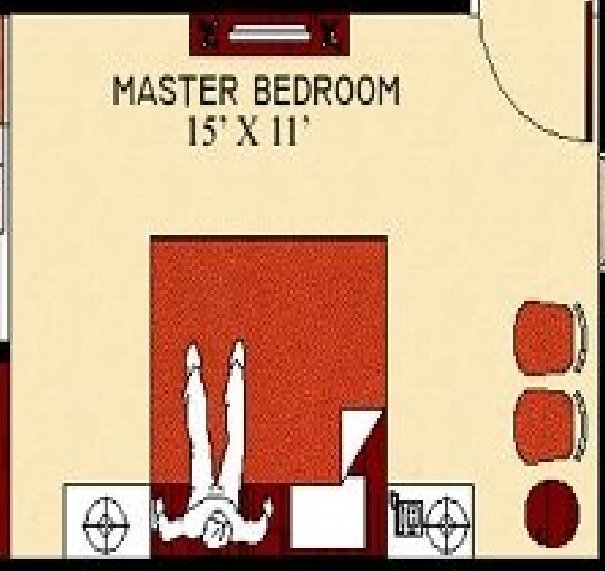

VINAYAK S.S SAI DARSHAN APARTMENTS

19/17, DAYANAND MARG, ALLAHABAD

2BHK-UNIT 4

2BHK-UNIT 8

BALCONY 1

BALCONY 2

KITCHEN
8' X 11'

DRAWING/ DINING
11' X 28' 10

TOL. 1
5' X 10' 7

BEDROOM 1
13' 5' X 11'

MASTER BEDROOM
11' X 15' 3 1/2

3BHK-UNIT 6

BEDROOM 2
11' X 13' 2

TOL. 3
9' 2 1/2 X 5'

TOL. 2
9' 2 1/2 X 5'